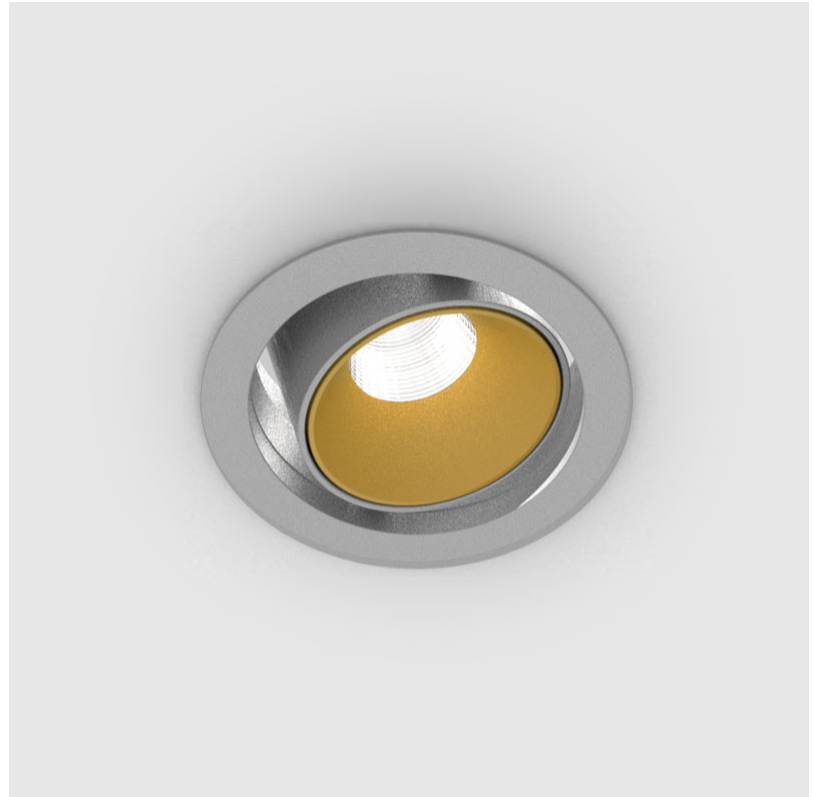

GENERAL

Series: Invader Standard
Subseries: Invader Adjustable
Partner: Prolicht
Division: Architectural
Installation: Recessed
Product Type: Downlight
Mounting Location: Ceiling
Light Distribution: Adjustable

PHYSICAL

Aperture Sizes - Downlights: 1"
Shape: Round
Diameter (mm): 62
Diameter (in): 2 7/16
Height (mm): 74
Height (in): 2 15/16
Min. Recessing Depth (mm): 150
Min. Recessing Depth (in): 5 7/8
Weight (kg): 0.138
Weight (lbs): 0.304
Fixture Finish: SSR / BKV / CWI / CRY / HAB / UFT / ITA / RUA / FTG / MYG / LOD / PUS / FRO / FUP / KIA / POP / BLS / SPG / MEY / GOH / CHC / COM / ABZ / JAG / OBR / MOS / ROR
Fixture Material: Aluminum
Cut-out Measurements: 57mm / 2 1/4"

ELECTRICAL

Lamp Type: LED (Zhaga Standard)
Input Wattage (W): 6.8
Total Output Wattage (W): 6.2
Dimming: Tri-Mode (Non-Dimming and Phase Dimming (120Vac only) and 0-10V Dimming)
Driver Included: No
Driver Location: Remote
Driver Type: Constant Current - 120 / 277Vac
Input Voltage (V): 120 - 277
Constant Current (MA): 250

LED

Number of LEDs: 1
Color Temperature (°K): 2700 / 3000 / 3500 / 4000
Max. Delivered Lumen (lm): 605 / 633 / 660 / 669
CRI: >90 CRI
Lamp Life (hrs): 50000

OPTICAL

Reflector°: 40 / 50
Adjustability: Rotational 180°; Tilt 30°

RATINGS AND CERTIFICATIONS

Certified By: Certified for North American Standards
IP rating: IP20

	150mm 5 7/8"	57mm 2 1/4"	10 - 15mm 3/8" - 9/16"	180°	± 15°	

A