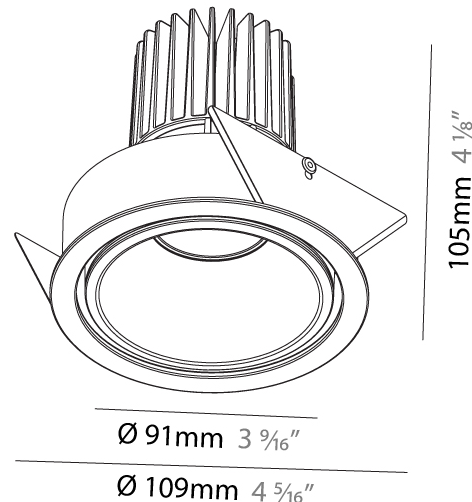

PHYSICAL

Aperture Sizes - Downlights: 2"
 Shape: Round
 Diameter (mm): 109
 Diameter (in): 4 ⁵/₁₆"
 Height (mm): 105
 Height (in): 4 ¹/₈"
 Min. Recessing Depth (mm): 120
 Min. Recessing Depth (in): 4 ³/₄"
 Weight (kg): 0.421
 Weight (lbs): 0.93
 Fixture Finish: SSR / BKV / CWI / CRY / HAB / UFT / ITA / RUA / FTG / MYG / LOD / PUS / FRO / FUP / KIA / POP / BLS / SPG / MEY / GOH / CHC / COM / ABZ / JAG / OBR / MOS / ROR
 Fixture Material: Aluminum
 Cut-out Measurements: 104mm / 4 1/8"

PHYSICAL

Aperture Sizes - Downlights: 2"
 Shape: Round
 Diameter (mm): 109
 Diameter (in): 4 ⁵/₁₆
 Height (mm): 105
 Height (in): 4 ¹/₈
 Min. Recessing Depth (mm): 120
 Min. Recessing Depth (in): 4 ³/₄
 Weight (kg): 0.434
 Weight (lbs): 0.96
 Fixture Finish: SSR / BKV / CWI / CRY / HAB / UFT / ITA / RUA / FTG / MYG / LOD / PUS / FRO / FUP / KIA / POP / BLS / SPG / MEY / GOH / CHC / COM / ABZ / JAG / OBR / MOS / ROR
 Fixture Material: Aluminum
 Cut-out Measurements: 104mm / 4 1/8"

OPTICAL

Reflector: 20 / 40 / 60
 Adjustability: Rotational 180°; Tilt 30°

RATINGS AND CERTIFICATIONS

Certified By: Certified for North American Standards
 IP rating: IP20

120mm 4 3/4"
 104mm 4 1/8"
 10 - 15mm 3/8" - 9/16"
 180°
 ± 30°

PHYSICAL

Aperture Sizes - Downlights: 1"
Shape: Round
Diameter (mm): 62
Diameter (in): 2 7/16
Height (mm): 74
Height (in): 2 15/16
Min. Recessing Depth (mm): 150
Min. Recessing Depth (in): 5 7/8
Weight (kg): 0.138
Weight (lbs): 0.304
Fixture Finish: SSR / BKV / CWI / CRY / HAB / UFT / ITA / RUA / FTG / MYG / LOD / PUS / FRO / FUP / KIA / POP / BLS / SPG / MEY / GOH / CHC / COM / ABZ / JAG / OBR / MOS / ROR
Fixture Material: Aluminum
Cut-out Measurements: 57mm / 2 1/4"