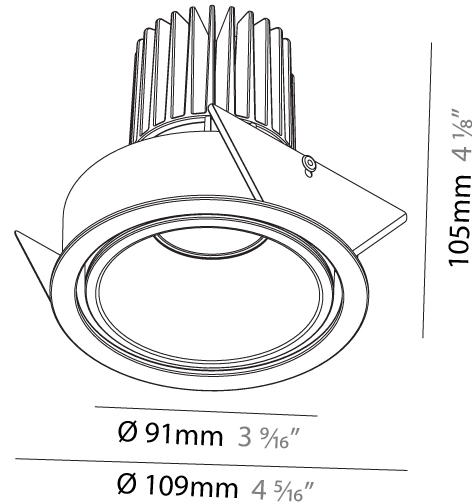

1. To build a product code in our configurator select the specify button on the base model # product page
2. To build a manual product code on this datasheet choose from the options listed below in blue font and add the suffix to the base model #

GENERAL

Series: Invader Standard
Subseries: Invader Adjustable
Partner: Prolicht
Division: Architectural
Installation: Recessed
Product Type: Downlight
Mounting Location: Ceiling
Light Distribution: Adjustable / Downlight

PHYSICAL

Aperture Sizes - Downlights: 2"
Shape: Round
Diameter (mm): 109
Diameter (in): 4 ⁵/₁₆"
Height (mm): 105
Height (in): 4 ¹/₈"
Min. Recessing Depth (mm): 120
Min. Recessing Depth (in): 4 ³/₄"
Weight (kg): 0.421
Weight (lbs): 0.93
Fixture Finish: SSR / BKV / CWI / CRY / HAB / UFT / ITA / RUA / FTG / MYG / LOD / PUS / FRO / FUP / KIA / POP / BLS / SPG / MEY / GOH / CHC / COM / ABZ / JAG / OBR / MOS / ROR
Fixture Material: Aluminum
Cut-out Measurements: 104mm / 4 1/8"

ELECTRICAL

Lamp Type: LED
Input Wattage (W): 16.5
Total Output Wattage (W): 15
Dimming: Dali Dimming
Driver Included: No
Driver Location: Recessed Housing
Input Voltage (V): 120
Constant Current (MA): 350

LED

Number of LEDs: 1
Max. Delivered Lumen (lm): 760
Nominal Lumen (lm): 1140
CRI: >90 CRI
Lamp Life (hrs): 50000

OPTICAL

Reflector: 20 / 40 / 60
Adjustability: Rotational 180°; Tilt 30°

RATINGS AND CERTIFICATIONS

Certified By: CSA Certified to UL and CSA Standards
IP rating: IP20