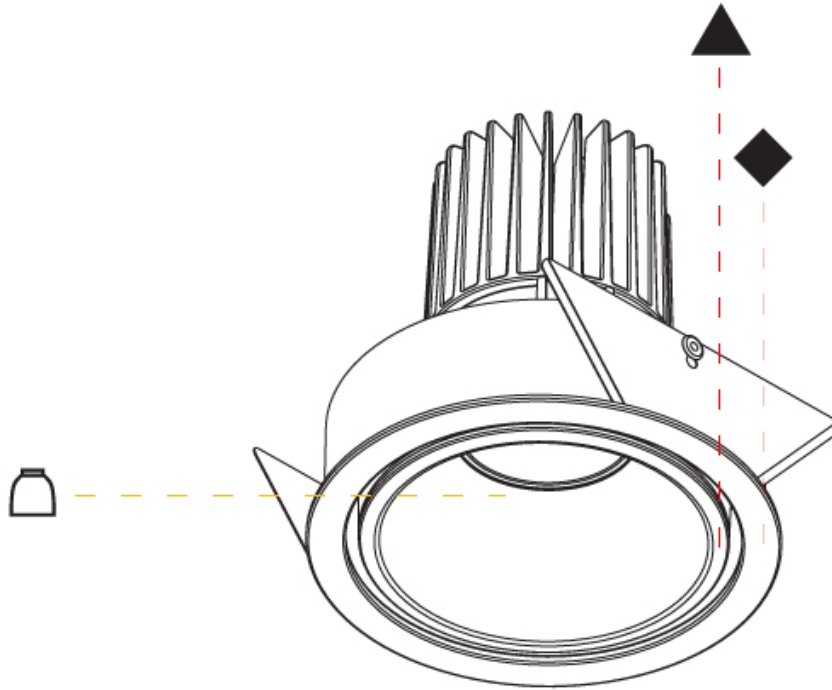

INVADER ADJUSTABLE RECESSED

A35601-

PROJECT	_____
TYPE	_____
SPECIFIER	_____
QUANTITY	_____
DATE	_____