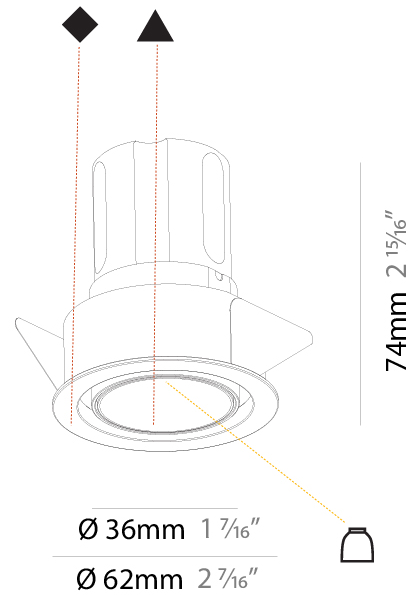

GENERAL

Series: Invader Standard
Subseries: Invader Adjustable
Partner: Prolicht
Division: Architectural
Installation: Recessed
Product Type: Downlight
Mounting Location: Ceiling
Light Distribution: Adjustable

PHYSICAL

Aperture Sizes - Downlights: 1"
Shape: Round
Diameter (mm): 62
Diameter (in): 2 7/16
Height (mm): 74
Height (in): 2 15/16
Min. Recessing Depth (mm): 150
Min. Recessing Depth (in): 5 7/8
Weight (kg): 0.138
Weight (lbs): 0.304
Fixture Finish: SSR / BKV / CWI / CRY / HAB / UFT / ITA / RUA / FTG / MYG / LOD / PUS / FRO / FUP / KIA / POP / BLS / SPG / MEY / GOH / CHC / COM / ABZ / JAG / OBR / MOS / ROR
Fixture Material: Aluminum
Cut-out Measurements: 57mm / 2 1/4"

ELECTRICAL

Lamp Type: LED (Zhaga Standard)
Input Wattage (W): 6.8
Total Output Wattage (W): 6.2
Dimming: Tri-Mode (Non-Dimming and Phase Dimming (120Vac only) and 0-10V Dimming)
Driver Included: No
Driver Location: Remote
Driver Type: Constant Current - 120 / 277Vac
Input Voltage (V): 120 - 277
Constant Current (MA): 250

LED

Number of LEDs: 1
Color Temperature (°K): 2700 / 3000 / 3500 / 4000
Max. Delivered Lumen (lm): 605 / 633 / 660 / 669
CRI: >90 CRI
Lamp Life (hrs): 50000

OPTICAL

Reflector°: 40 / 50
Adjustability: Rotational 180°; Tilt 30°

RATINGS AND CERTIFICATIONS

Certified By: Certified for North American Standards
IP rating: IP20

	150mm 5 7/8"	57mm 2 1/4"	10 - 15mm 3/8" - 9/16"	180°	± 15°	

A